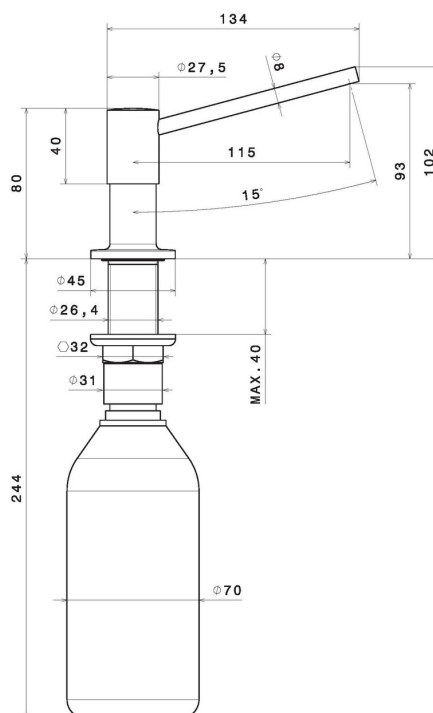

2418.59.098

Soap dispenser - finish PVD Brushed Pale Gold

PVD Brushed Pale Gold

FEATURES

Material

Brass

TECHNICAL DRAWING

2418.59.098

Soap dispenser - finish PVD Brushed Pale Gold

AVAILABLE FINISHES

59.098

PVD Brushed Pale Gold

01.014

finish Matt White

01.093

finish Matt Black