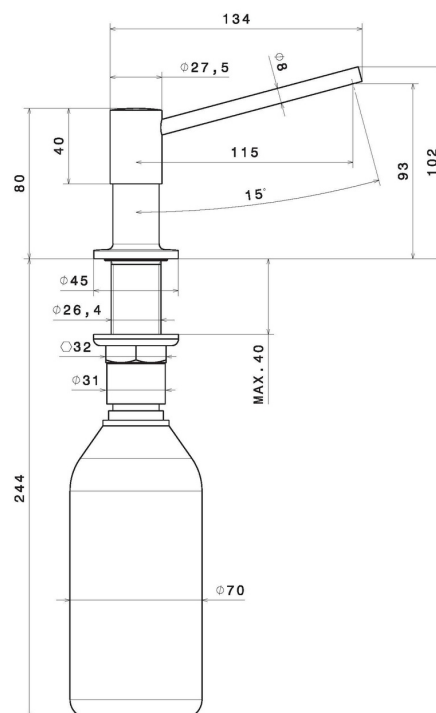

2418.59.066

Soap dispenser - finish PVD Brushed steel

FEATURES

Material

Brass

TECHNICAL DRAWING

2418.59.066

Soap dispenser - finish PVD Brushed steel