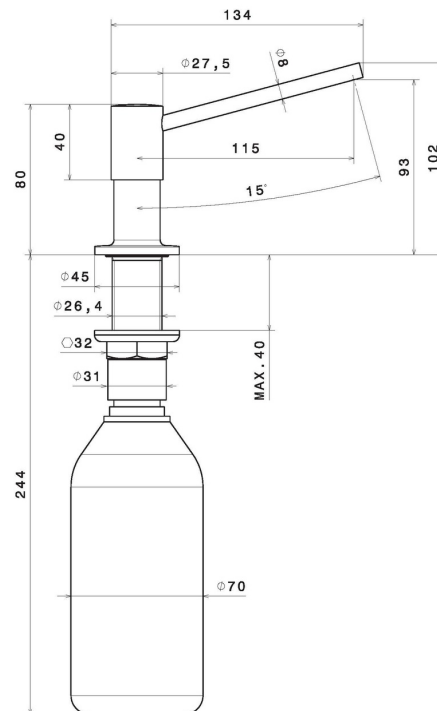

2418.S0.166

Soap dispenser - finish Soft Cortex

FEATURES

Material

Brass

TECHNICAL DRAWING

2418.S0.166

Soap dispenser - finish Soft Cortex