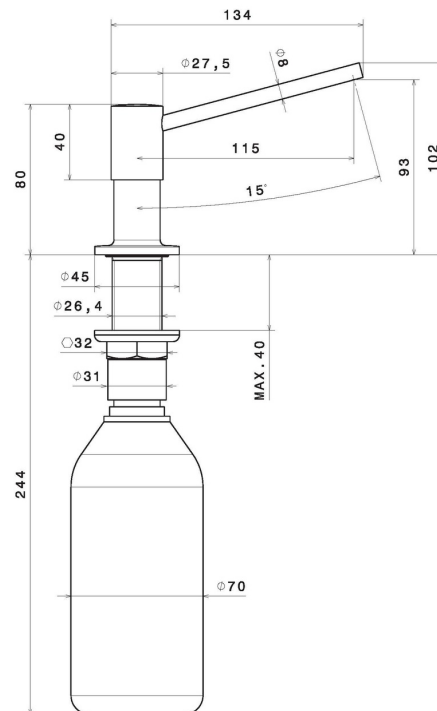

## 2418.S0.165

Soap dispenser - finish Soft Eucalypt

### TECHNICAL DRAWING

---

**2418.S0.165**

Soap dispenser - finish Soft Eucalypt