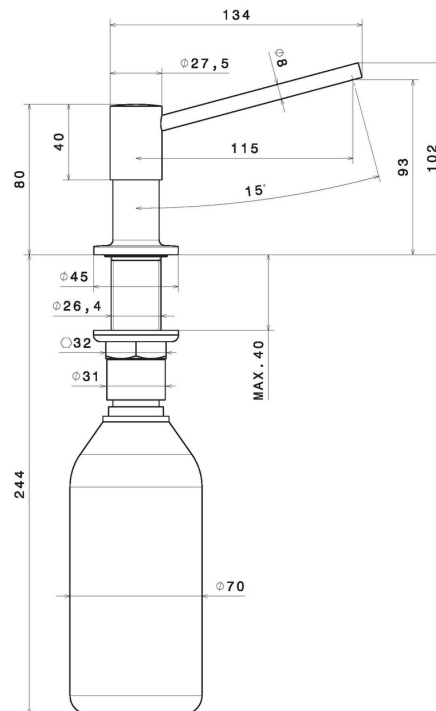

2418.S0.167

Soap dispenser - finish Soft Maple

FEATURES

Material **Brass**

TECHNICAL DRAWING

2418.S0.167

Soap dispenser - finish Soft Maple

AVAILABLE FINISHES