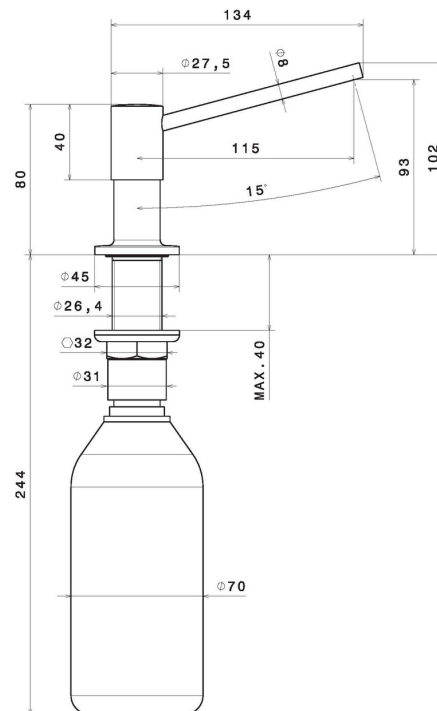

2418x.50.050

Soap dispenser - finish Stainless Steel

Stainless Steel

FEATURES

Material

Stainless Steel

TECHNICAL DRAWING

AR Preview
try it in your home

More Details
on our [website](#)

2418x.50.050

Soap dispenser - finish Stainless Steel

AVAILABLE FINISHES

50.050

Stainless Steel

AR Preview
try it in your home

More Details
on our [website](#)