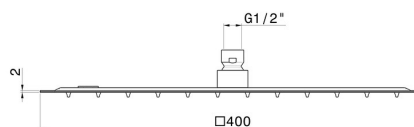

26532.01.093

Soffione in acciaio, getto a pioggia H. 2 mm. 400x400 mm -
finish Matt Black

FEATURES

Material	Stainless Steel
Installation	Ceiling-mounted
Spray modes / Jets	Raining jet

TECHNICAL DRAWING

26532.01.093

Soffione in acciaio, getto a pioggia H. 2 mm. 400x400 mm - finish Matt Black

AVAILABLE FINISHES

01.093

Matt Black

21.018

finish Chrome