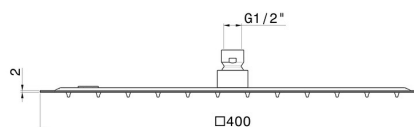

26532.21.018

Soffione in acciaio, getto a pioggia H. 2 mm. 400x400 mm - finish Chrome

Chrome

FEATURES

Material
Installation
Spray modes / Jets

Stainless Steel
Ceiling-mounted
Raining jet

TECHNICAL DRAWING

26532.21.018

Soffione in acciaio, getto a pioggia H. 2 mm. 400x400 mm - finish Chrome

AVAILABLE FINISHES

21.018

Chrome

01.093

finish Matt Black