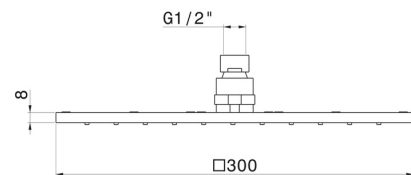

## 26537.01.014

Square head shower with raining jet. H. 8 mm. 300x300 mm - finish Matt White

### TECHNICAL DRAWING

---

**26537.01.014**

Square head shower with raining jet. H. 8 mm. 300x300 mm - finish Matt White