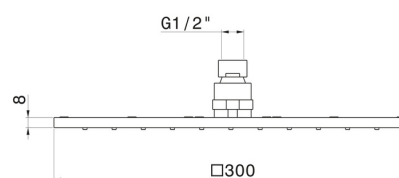

TECHNICAL DRAWING