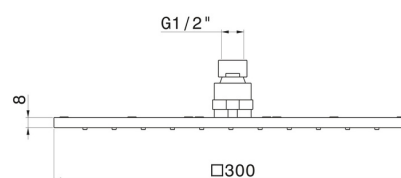

26537.21.018

Square head shower with raining jet. H. 8 mm. 300x300 mm - finish Chrome

Chrome

FEATURES

Material	Stainless Steel
Installation	Ceiling-mounted
Spray modes / Jets	Raining jet

TECHNICAL DRAWING

26537.21.018

Square head shower with raining jet. H. 8 mm. 300x300 mm - finish Chrome

AVAILABLE FINISHES

21.018

Chrome

01.014

finish Matt White

01.093

finish Matt Black