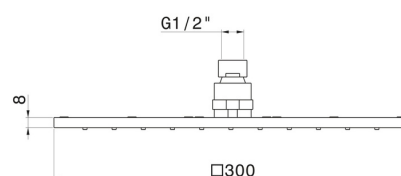

26537.47.083

Square head shower with raining jet. H. 8 mm. 300x300 mm -
finish Groove Bronze

Groove Bronze

FEATURES

Material
Installation
Spray modes / Jets

Stainless Steel
Ceiling-mounted
Raining jet

TECHNICAL DRAWING

26537.47.083

Square head shower with raining jet. H. 8 mm. 300x300 mm - finish Groove Bronze

AVAILABLE FINISHES

47.083

Groove Bronze

01.014

finish Matt White

01.093