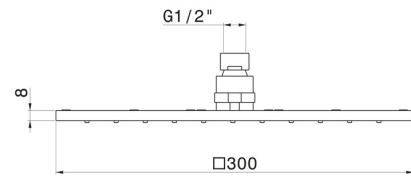

26537.59.064

Square head shower with raining jet. H. 8 mm. 300x300 mm -
finish PVD Brushed Gun Metal

PVD Brushed Gun Metal

FEATURES

Material	Stainless Steel
Installation	Ceiling-mounted
Spray modes / Jets	Raining jet

TECHNICAL DRAWING

26537.59.064

Square head shower with raining jet. H. 8 mm. 300x300 mm - finish PVD Brushed Gun Metal

AVAILABLE FINISHES

59.064

PVD Brushed Gun Metal

01.014

finish Matt White