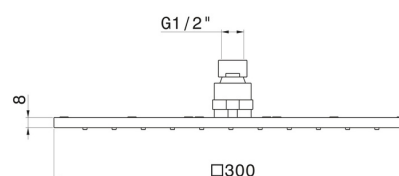

26537.59.066

Square head shower with raining jet. H. 8 mm. 300x300 mm -
finish PVD Brushed steel

FEATURES

Material	Stainless Steel
Installation	Ceiling-mounted
Spray modes / Jets	Raining jet

TECHNICAL DRAWING

26537.59.066

Square head shower with raining jet. H. 8 mm. 300x300 mm - finish PVD Brushed steel

AVAILABLE FINISHES

59.066

PVD Brushed steel

01.014

finish Matt White

01.093