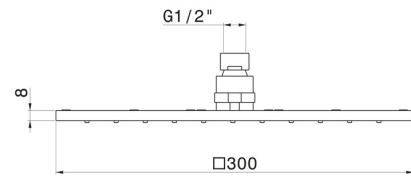

26537.59.067

Square head shower with raining jet. H. 8 mm. 300x300 mm -
finish PVD Brushed Copper Bronze

PVD Brushed Copper Bronze

FEATURES

Material	Stainless Steel
Installation	Ceiling-mounted
Spray modes / Jets	Raining jet

TECHNICAL DRAWING

26537.59.067

Square head shower with raining jet. H. 8 mm. 300x300 mm - finish PVD Brushed Copper Bronze

AVAILABLE FINISHES

59.067

PVD Brushed Copper Bronze

01.014

finish Matt White