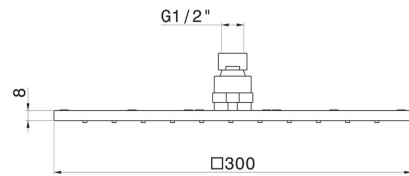

26537.59.097

Square head shower with raining jet. H. 8 mm. 300x300 mm -
finish PVD Brushed Gold

PVD Brushed Gold

FEATURES

Material	Stainless Steel
Installation	Ceiling-mounted
Spray modes / Jets	Raining jet

TECHNICAL DRAWING

26537.59.097

Square head shower with raining jet. H. 8 mm. 300x300 mm - finish PVD Brushed Gold

AVAILABLE FINISHES

59.097

PVD Brushed Gold

01.014

finish Matt White