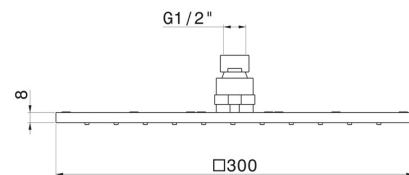

26537.59.098

Square head shower with raining jet. H. 8 mm. 300x300 mm -
finish PVD Brushed Pale Gold

PVD Brushed Pale Gold

FEATURES

Material	Stainless Steel
Installation	Ceiling-mounted
Spray modes / Jets	Raining jet

TECHNICAL DRAWING

26537.59.098

Square head shower with raining jet. H. 8 mm. 300x300 mm - finish PVD Brushed Pale Gold

AVAILABLE FINISHES

59.098

PVD Brushed Pale Gold

01.014

finish Matt White