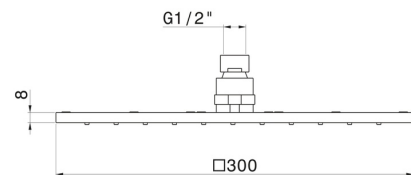

26537.61.020

Square head shower with raining jet. H. 8 mm. 300x300 mm -
finish PVD Glossy Gold

PVD Glossy Gold

FEATURES

Material	Stainless Steel
Installation	Ceiling-mounted
Spray modes / Jets	Raining jet

TECHNICAL DRAWING

26537.61.020

Square head shower with raining jet. H. 8 mm. 300x300 mm - finish PVD Glossy Gold

AVAILABLE FINISHES

61.020

PVD Glossy Gold

01.014

finish Matt White