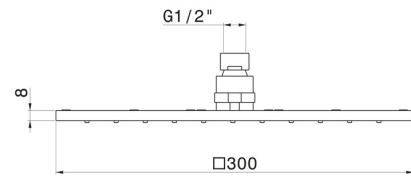

26537.M0.071

Square head shower with raining jet. H. 8 mm. 300x300 mm - finish Gold Satin

Gold Satin

FEATURES

- | | |
|--------------------|------------------------|
| Material | Stainless Steel |
| Installation | Ceiling-mounted |
| Spray modes / Jets | Raining jet |

TECHNICAL DRAWING

26537.M0.071

Square head shower with raining jet. H. 8 mm. 300x300 mm - finish Gold Satin

AVAILABLE FINISHES

M0.071

Gold Satin

01.014

finish Matt White