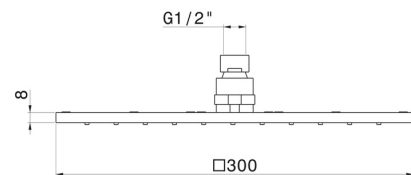

26537.M0.072

Square head shower with raining jet. H. 8 mm. 300x300 mm -
finish Copper Satin

FEATURES

Material	Stainless Steel
Installation	Ceiling-mounted
Spray modes / Jets	Raining jet

TECHNICAL DRAWING

26537.M0.072

Square head shower with raining jet. H. 8 mm. 300x300 mm - finish Copper Satin

AVAILABLE FINISHES

M0.072

Copper Satin

01.014

finish Matt White

01.093

finish Matt Black