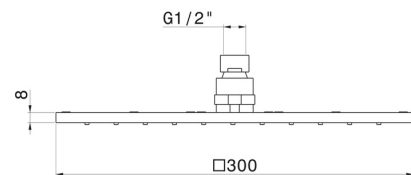

26537.M0.075

Square head shower with raining jet. H. 8 mm. 300x300 mm -
finish Copper Glossy

FEATURES

Material	Stainless Steel
Installation	Ceiling-mounted
Spray modes / Jets	Raining jet

TECHNICAL DRAWING

26537.M0.075

Square head shower with raining jet. H. 8 mm. 300x300 mm - finish Copper Glossy

AVAILABLE FINISHES

M0.075

Copper Glossy

01.014

finish Matt White

01.093