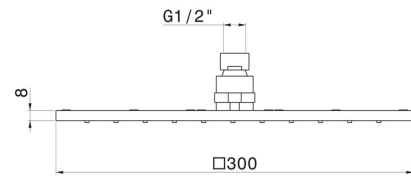

26537.M0.077

Square head shower with raining jet. H. 8 mm. 300x300 mm - finish Carbon Satin

FEATURES

Material	Stainless Steel
Installation	Ceiling-mounted
Spray modes / Jets	Raining jet

TECHNICAL DRAWING

26537.M0.077

Square head shower with raining jet. H. 8 mm. 300x300 mm - finish Carbon Satin

AVAILABLE FINISHES

M0.077

Carbon Satin

01.014

finish Matt White

01.093

finish Matt Black