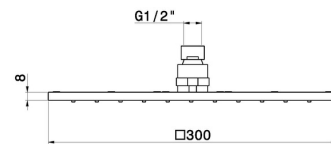

26537X.50.050

Square head shower with raining jet. H. 8 mm. 300x300 mm -
finish Stainless Steel

Stainless Steel

FEATURES

Material	Stainless Steel
Installation	Ceiling-mounted
Spray modes / Jets	Raining jet

TECHNICAL DRAWING

26537X.50.050

Square head shower with raining jet. H. 8 mm. 300x300 mm - finish Stainless Steel

AVAILABLE FINISHES

50.050

Stainless Steel