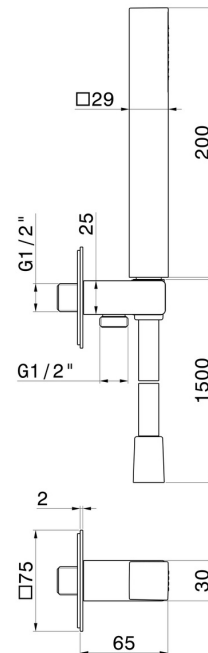

859.01.093

Squared complete shower set, with ABS hand shower, flexible and wall union with shower holder - finish Matt Black

FEATURES

Technology

Save Water

Installation

Wall mounted

TECHNICAL DRAWING

859.01.093

Squared complete shower set, with ABS hand shower, flexible and wall union with shower holder
- finish Matt Black

AVAILABLE FINISHES

01.093

Matt Black

21.018

finish Chrome