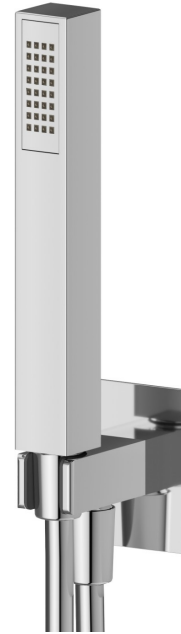

**859.21.018**

Squared complete shower set, with ABS hand shower, flexible and wall union with shower holder - finish Chrome

**FEATURES**

Technology

**Save Water**

Installation

**Wall mounted**

**TECHNICAL DRAWING**

**859.21.018**

Squared complete shower set, with ABS hand shower, flexible and wall union with shower holder  
- finish Chrome

#### AVAILABLE FINISHES

---

**21.018**  
Chrome

**01.093**  
finish Matt Black