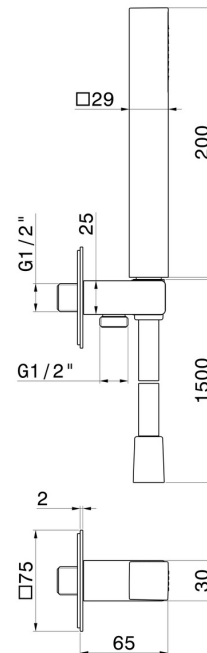

**859.21.018**

Squared complete shower set, with ABS hand shower, flexible and wall union with shower holder - finish Chrome

**FEATURES**

Technology

**Save Water**

Installation

**Wall mounted**

**TECHNICAL DRAWING**

**859.21.018**

Squared complete shower set, with ABS hand shower, flexible and wall union with shower holder  
- finish Chrome