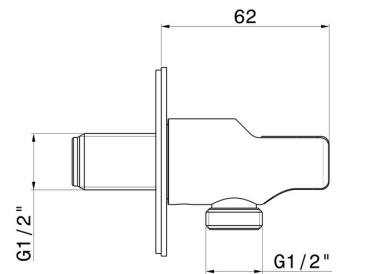

69698X.50.050

Stainless steel 1/2" wall union with fixed shower holder. Ø70 - finish Stainless Steel

FEATURES

Material	Stainless Steel
Installation	Wall mounted

TECHNICAL DRAWING

69698X.50.050

Stainless steel 1/2" wall union with fixed shower holder. Ø70 - finish Stainless Steel