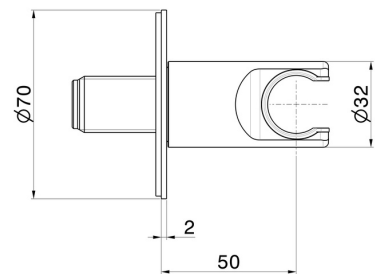

69698X.50.050

Stainless steel 1/2" wall union with fixed shower holder. Ø70 - finish Stainless Steel

FEATURES

Material	Stainless Steel
Installation	Wall mounted

TECHNICAL DRAWING

69698X.50.050

Stainless steel 1/2" wall union with fixed shower holder. Ø70 - finish Stainless Steel