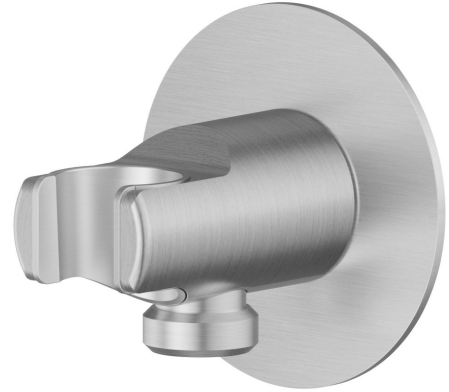

69698X.50.050

Stainless steel 1/2" wall union with fixed shower holder. Ø70 - finish Stainless Steel

FEATURES

Material	Stainless Steel
Installation	Wall mounted

TECHNICAL DRAWING

69698X.50.050

Stainless steel 1/2" wall union with fixed shower holder. Ø70 - finish Stainless Steel

AVAILABLE FINISHES

50.050

Stainless Steel

59.064

finish PVD Brushed Gun Metal

59.067

finish PVD Brushed Copper Bronze

59.097

finish PVD Brushed Gold

59.098

finish PVD Brushed Pale Gold