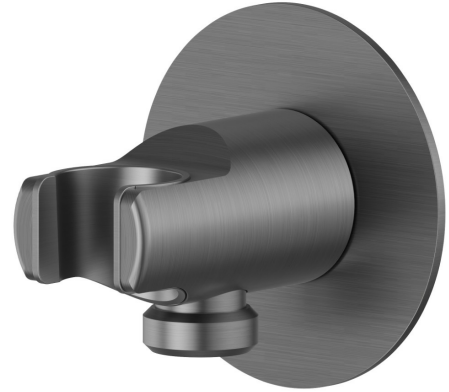

69698X.59.064

Stainless steel 1/2" wall union with fixed shower holder. Ø70 - finish PVD Brushed Gun Metal

FEATURES

Material	Stainless Steel
Installation	Wall mounted

TECHNICAL DRAWING

69698X.59.064

Stainless steel 1/2" wall union with fixed shower holder. Ø70 - finish PVD Brushed Gun Metal

AVAILABLE FINISHES

59.064

PVD Brushed Gun Metal

50.050

finish Stainless Steel

59.067

finish PVD Brushed Copper Bronze

59.097

finish PVD Brushed Gold

59.098

finish PVD Brushed Pale Gold