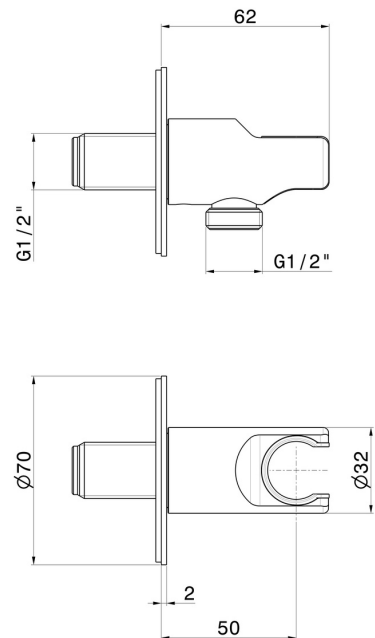

69698X.59.064

Stainless steel 1/2" wall union with fixed shower holder. Ø70 - finish PVD Brushed Gun Metal

FEATURES

Material	Stainless Steel
Installation	Wall mounted

TECHNICAL DRAWING

69698X.59.064

Stainless steel 1/2" wall union with fixed shower holder. Ø70 - finish PVD Brushed Gun Metal