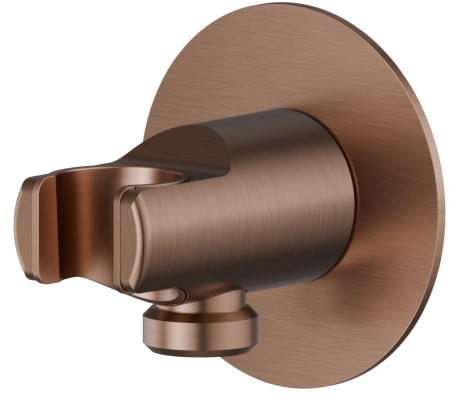

69698X.59.067

Stainless steel 1/2" wall union with fixed shower holder. Ø70 - finish PVD Brushed Copper Bronze

PVD Brushed Copper Bronze

FEATURES

Material	Stainless Steel
Installation	Wall mounted

TECHNICAL DRAWING

69698X.59.067

Stainless steel 1/2" wall union with fixed shower holder. Ø70 - finish PVD Brushed Copper Bronze

AVAILABLE FINISHES

59.067

PVD Brushed Copper Bronze

50.050

finish Stainless Steel

59.064

finish PVD Brushed Gun Metal

59.097

finish PVD Brushed Gold

59.098

finish PVD Brushed Pale Gold