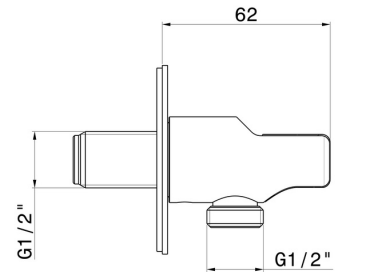

69698X.59.067

Stainless steel 1/2" wall union with fixed shower holder. Ø70 - finish PVD Brushed Copper Bronze

PVD Brushed Copper Bronze

FEATURES

Material	Stainless Steel
Installation	Wall mounted

TECHNICAL DRAWING

69698X.59.067

Stainless steel 1/2" wall union with fixed shower holder. Ø70 - finish PVD Brushed Copper Bronze

AVAILABLE FINISHES

59.067

PVD Brushed Copper Bronze

50.050

finish Stainless Steel

59.064