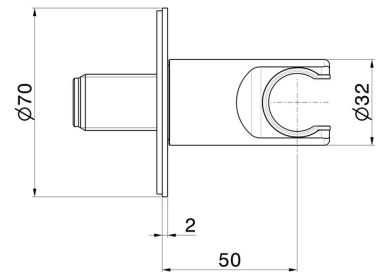

69698X.59.067

Stainless steel 1/2" wall union with fixed shower holder. Ø70 - finish PVD Brushed Copper Bronze

PVD Brushed Copper Bronze

FEATURES

Material	Stainless Steel
Installation	Wall mounted

TECHNICAL DRAWING

69698X.59.067

Stainless steel 1/2" wall union with fixed shower holder. Ø70 - finish PVD Brushed Copper Bronze

AVAILABLE FINISHES

59.067

PVD Brushed Copper Bronze

50.050

finish Stainless Steel

59.064