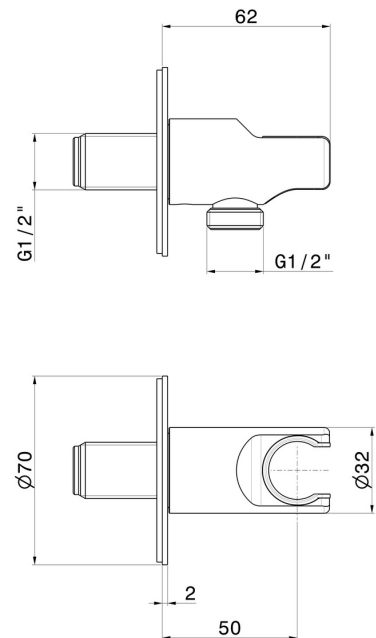

69698X.59.097

Stainless steel 1/2" wall union with fixed shower holder. Ø70 - finish PVD Brushed Gold

FEATURES

Material	Stainless Steel
Installation	Wall mounted

TECHNICAL DRAWING

69698X.59.097

Stainless steel 1/2" wall union with fixed shower holder. Ø70 - finish PVD Brushed Gold