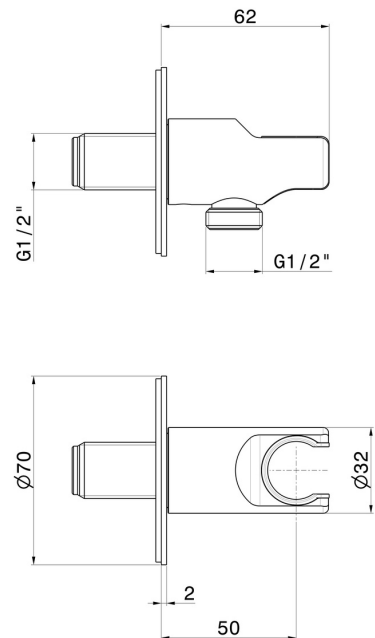

69698X.59.098

Stainless steel 1/2" wall union with fixed shower holder. Ø70 - finish PVD Brushed Pale Gold

FEATURES

Material	Stainless Steel
Installation	Wall mounted

TECHNICAL DRAWING

69698X.59.098

Stainless steel 1/2" wall union with fixed shower holder. Ø70 - finish PVD Brushed Pale Gold