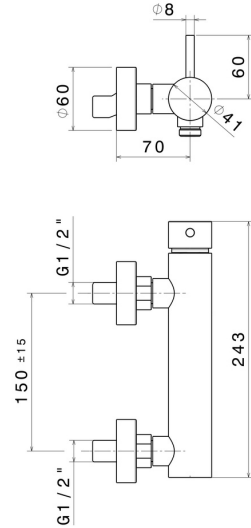

X-STEEL 316

69655X.59.064

Stainless steel 304 single lever exposed shower mixer - finish
PVD Brushed Gun Metal

PVD Brushed Gun Metal

FEATURES

Material	Stainless Steel
Installation	Wall mounted
Control type	Single lever
Water mixing	Mechanical

TECHNICAL DRAWING

X-STEEL 316

69655X.59.064

Stainless steel 304 single lever exposed shower mixer - finish PVD Brushed Gun Metal

AVAILABLE FINISHES

59.064

PVD Brushed Gun Metal

50.050