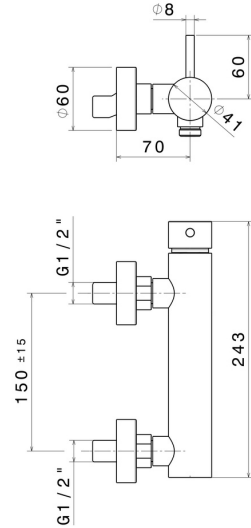

X-STEEL 316

69655X.59.067

Stainless steel 304 single lever exposed shower mixer - finish
PVD Brushed Copper Bronze

PVD Brushed Copper Bronze

FEATURES

Material	Stainless Steel
Installation	Wall mounted
Control type	Single lever
Water mixing	Mechanical

TECHNICAL DRAWING

X-STEEL 316

69655X.59.067

Stainless steel 304 single lever exposed shower mixer - finish PVD Brushed Copper Bronze

AVAILABLE FINISHES

59.067

PVD Brushed Copper Bronze

50.050