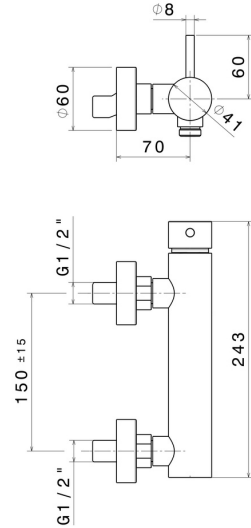

X-STEEL 316

69655X.59.097

Stainless steel 304 single lever exposed shower mixer - finish
PVD Brushed Gold

PVD Brushed Gold

FEATURES

Material	Stainless Steel
Installation	Wall mounted
Control type	Single lever
Water mixing	Mechanical

TECHNICAL DRAWING

X-STEEL 316

69655X.59.097

Stainless steel 304 single lever exposed shower mixer - finish PVD Brushed Gold

AVAILABLE FINISHES

59.097

PVD Brushed Gold

50.050