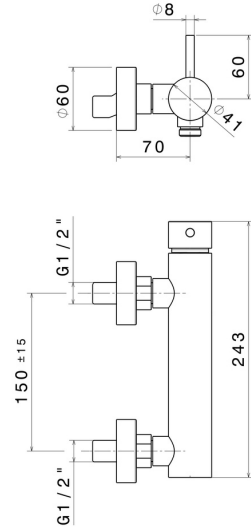

X-STEEL 316

69655X.59.098

Stainless steel 304 single lever exposed shower mixer - finish
PVD Brushed Pale Gold

PVD Brushed Pale Gold

FEATURES

Material	Stainless Steel
Installation	Wall mounted
Control type	Single lever
Water mixing	Mechanical

TECHNICAL DRAWING

X-STEEL 316

69655X.59.098

Stainless steel 304 single lever exposed shower mixer - finish PVD Brushed Pale Gold

AVAILABLE FINISHES

59.098

PVD Brushed Pale Gold

50.050