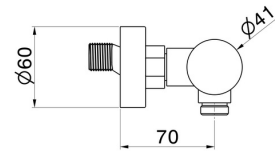

STEEL LINE

74255x.50.050

Stainless steel 304 single lever exposed shower mixer - finish
Stainless Steel

Stainless Steel

FEATURES

Material	Stainless Steel
Installation	Wall mounted
Control type	Single lever

TECHNICAL DRAWING

AR Preview
try it in your home

More Details
on our [website](#)

STEEL LINE

74255x.50.050

Stainless steel 304 single lever exposed shower mixer - finish Stainless Steel

AVAILABLE FINISHES

50.050