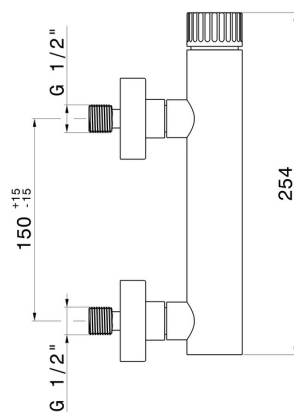

STEEL LINE

74255x.50.050

Stainless steel 304 single lever exposed shower mixer - finish
Stainless Steel

Stainless Steel

FEATURES

Material	Stainless Steel
Installation	Wall mounted
Control type	Single lever

TECHNICAL DRAWING

AR Preview
try it in your home

More Details
on our [website](#)

STEEL LINE

74255x.50.050

Stainless steel 304 single lever exposed shower mixer - finish Stainless Steel

AVAILABLE FINISHES

50.050