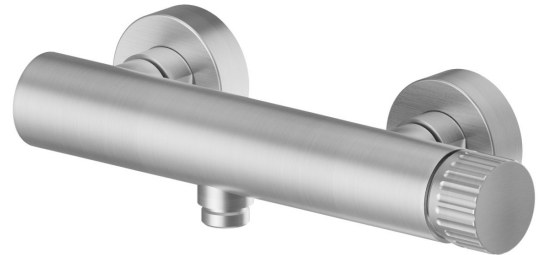

STEEL LINE

74255x.50.050

Stainless steel 304 single lever exposed shower mixer - finish
Stainless Steel

Stainless Steel

FEATURES

Material	Stainless Steel
Installation	Wall mounted
Control type	Single lever

TECHNICAL DRAWING

AR Preview
try it in your home

More Details
on our [website](#)

STEEL LINE

74255x.50.050

Stainless steel 304 single lever exposed shower mixer - finish Stainless Steel

AVAILABLE FINISHES

50.050

Stainless Steel

59.064

finish PVD Brushed Gun Metal

59.067

finish PVD Brushed Copper Bronze

59.098

finish PVD Brushed Pale Gold

AR Preview
try it in your home