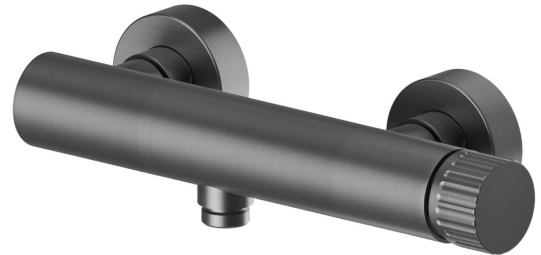

STEEL LINE

74255x.59.064

Stainless steel 304 single lever exposed shower mixer - finish
PVD Brushed Gun Metal

PVD Brushed Gun Metal

FEATURES

Material	Stainless Steel
Installation	Wall mounted
Control type	Single lever

TECHNICAL DRAWING

STEEL LINE

74255x.59.064

Stainless steel 304 single lever exposed shower mixer - finish PVD Brushed Gun Metal

AVAILABLE FINISHES

59.064

PVD Brushed Gun Metal

50.050

finish Stainless Steel

59.067

finish PVD Brushed Copper Bronze

59.098

finish PVD Brushed Pale Gold