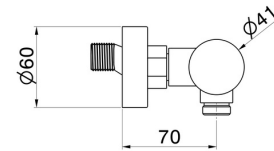

STEEL LINE

74255x.59.064

Stainless steel 304 single lever exposed shower mixer - finish
PVD Brushed Gun Metal

PVD Brushed Gun Metal

FEATURES

Material	Stainless Steel
Installation	Wall mounted
Control type	Single lever

TECHNICAL DRAWING

STEEL LINE

74255x.59.064

Stainless steel 304 single lever exposed shower mixer - finish PVD Brushed Gun Metal

AVAILABLE FINISHES

59.064

PVD Brushed Gun Metal

50.050