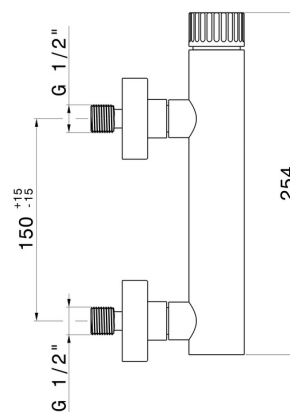

STEEL LINE

74255x.59.064

Stainless steel 304 single lever exposed shower mixer - finish
PVD Brushed Gun Metal

PVD Brushed Gun Metal

FEATURES

Material	Stainless Steel
Installation	Wall mounted
Control type	Single lever

TECHNICAL DRAWING

STEEL LINE

74255x.59.064

Stainless steel 304 single lever exposed shower mixer - finish PVD Brushed Gun Metal

AVAILABLE FINISHES

59.064

PVD Brushed Gun Metal

50.050