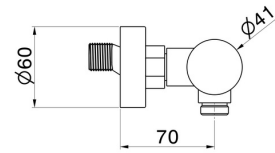

STEEL LINE

74255x.59.067

Stainless steel 304 single lever exposed shower mixer - finish
PVD Brushed Copper Bronze

PVD Brushed Copper Bronze

FEATURES

Material	Stainless Steel
Installation	Wall mounted
Control type	Single lever

TECHNICAL DRAWING

STEEL LINE

74255x.59.067

Stainless steel 304 single lever exposed shower mixer - finish PVD Brushed Copper Bronze

AVAILABLE FINISHES

59.067

PVD Brushed Copper Bronze

50.050