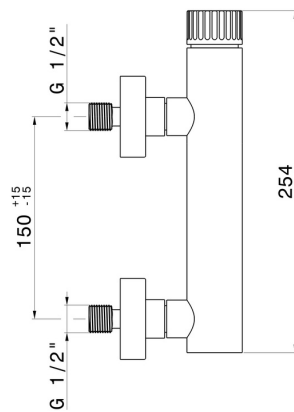

STEEL LINE

74255x.59.067

Stainless steel 304 single lever exposed shower mixer - finish
PVD Brushed Copper Bronze

PVD Brushed Copper Bronze

FEATURES

Material	Stainless Steel
Installation	Wall mounted
Control type	Single lever

TECHNICAL DRAWING

STEEL LINE

74255x.59.067

Stainless steel 304 single lever exposed shower mixer - finish PVD Brushed Copper Bronze

AVAILABLE FINISHES

59.067

PVD Brushed Copper Bronze

50.050