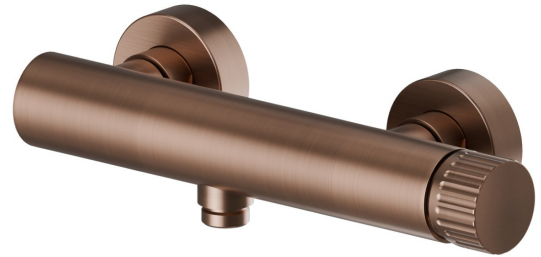

STEEL LINE

74255x.59.067

Stainless steel 304 single lever exposed shower mixer - finish
PVD Brushed Copper Bronze

PVD Brushed Copper Bronze

FEATURES

Material	Stainless Steel
Installation	Wall mounted
Control type	Single lever

TECHNICAL DRAWING

STEEL LINE

74255x.59.067

Stainless steel 304 single lever exposed shower mixer - finish PVD Brushed Copper Bronze

AVAILABLE FINISHES

59.067

PVD Brushed Copper Bronze

50.050

finish Stainless Steel

59.064

finish PVD Brushed Gun Metal

59.098

finish PVD Brushed Pale Gold