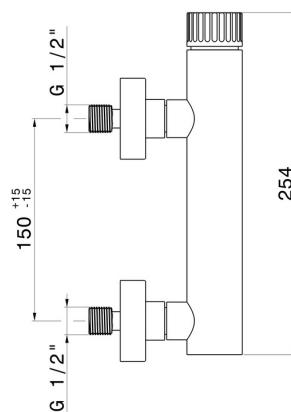

STEEL LINE

74255x.59.098

Stainless steel 304 single lever exposed shower mixer - finish
PVD Brushed Pale Gold

PVD Brushed Pale Gold

FEATURES

Material	Stainless Steel
Installation	Wall mounted
Control type	Single lever

TECHNICAL DRAWING

STEEL LINE

74255x.59.098

Stainless steel 304 single lever exposed shower mixer - finish PVD Brushed Pale Gold

AVAILABLE FINISHES

59.098

PVD Brushed Pale Gold

50.050