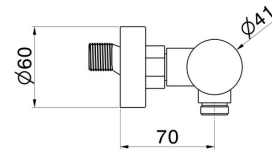

STEEL LINE

74255x.59.098

Stainless steel 304 single lever exposed shower mixer - finish
PVD Brushed Pale Gold

PVD Brushed Pale Gold

FEATURES

Material	Stainless Steel
Installation	Wall mounted
Control type	Single lever

TECHNICAL DRAWING

STEEL LINE

74255x.59.098

Stainless steel 304 single lever exposed shower mixer - finish PVD Brushed Pale Gold

AVAILABLE FINISHES

59.098

PVD Brushed Pale Gold

50.050