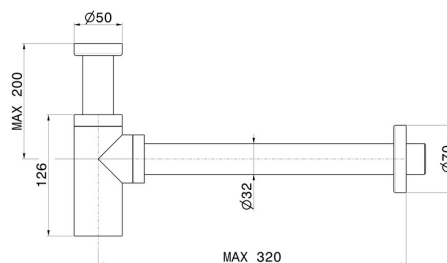

## 244X.59.067

Stainless steel checking trap for basin. Adjustable height and fast connection - finish PVD Brushed Copper Bronze

PVD Brushed Copper Bronze

### TECHNICAL DRAWING

---

**244X.59.067**

Stainless steel checking trap for basin. Adjustable height and fast connection - finish PVD Brushed Copper Bronze

**AVAILABLE FINISHES**

---

**59.067**

PVD Brushed Copper Bronze