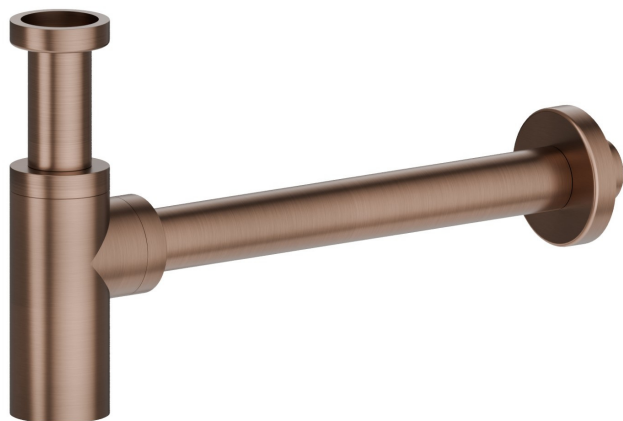

## 244X.59.067

Stainless steel checking trap for basin. Adjustable height and fast connection - finish PVD Brushed Copper Bronze

PVD Brushed Copper Bronze

### FEATURES

---

Material

**Stainless Steel**

### TECHNICAL DRAWING

---

**244X.59.067**

Stainless steel checking trap for basin. Adjustable height and fast connection - finish PVD Brushed Copper Bronze

**AVAILABLE FINISHES**

---

**59.067**

PVD Brushed Copper Bronze

**50.050**

finish Stainless Steel

**59.064**

finish PVD Brushed Gun Metal

**59.097**

finish PVD Brushed Gold

**59.098**

finish PVD Brushed Pale Gold