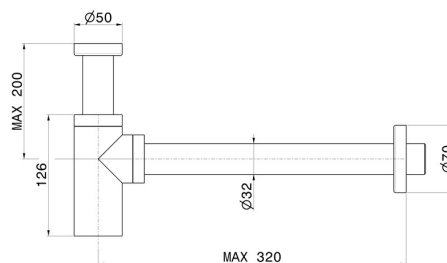

## 244X.59.097

Stainless steel checking trap for basin. Adjustable height and fast connection - finish PVD Brushed Gold

### TECHNICAL DRAWING

---

**244X.59.097**

Stainless steel checking trap for basin. Adjustable height and fast connection - finish PVD Brushed Gold