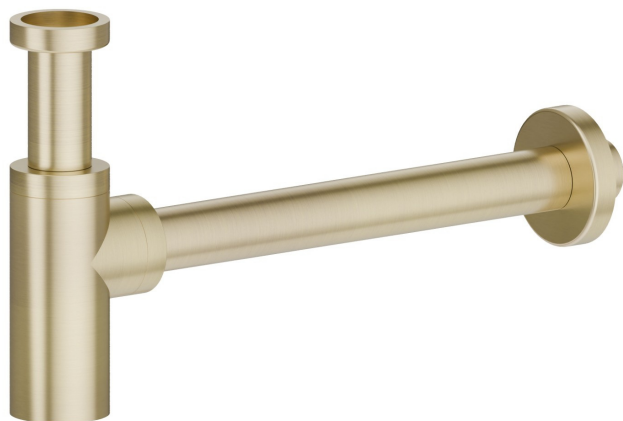

## 244X.59.097

Stainless steel checking trap for basin. Adjustable height and fast connection - finish PVD Brushed Gold

### FEATURES

---

Material

**Stainless Steel**

### TECHNICAL DRAWING

---

**244X.59.097**

Stainless steel checking trap for basin. Adjustable height and fast connection - finish PVD Brushed Gold

**59.067**

finish PVD Brushed Copper Bronze

**59.098**

finish PVD Brushed Pale Gold