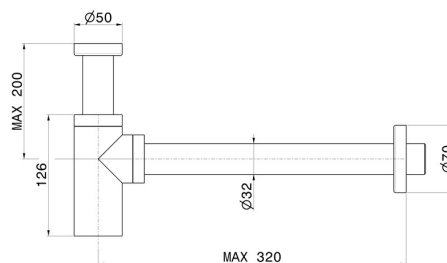

244X.59.098

Stainless steel checking trap for basin. Adjustable height and fast connection - finish PVD Brushed Pale Gold

FEATURES

Material

Stainless Steel

TECHNICAL DRAWING

244X.59.098

Stainless steel checking trap for basin. Adjustable height and fast connection - finish PVD Brushed Pale Gold