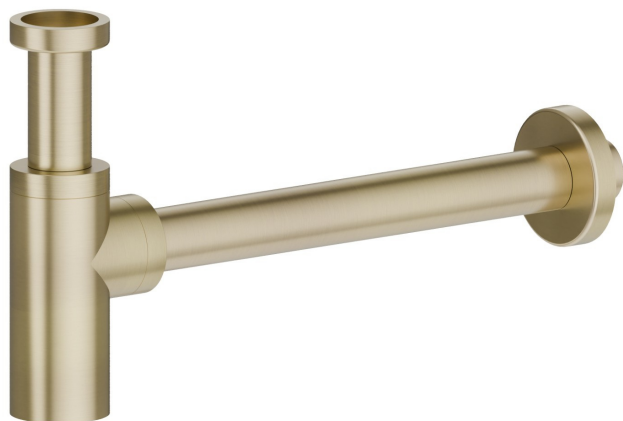

244X.59.098

Stainless steel checking trap for basin. Adjustable height and fast connection - finish PVD Brushed Pale Gold

FEATURES

Material

Stainless Steel

TECHNICAL DRAWING

244X.59.098

Stainless steel checking trap for basin. Adjustable height and fast connection - finish PVD Brushed Pale Gold

AVAILABLE FINISHES

59.098

PVD Brushed Pale Gold

50.050

finish Stainless Steel

59.064

finish PVD Brushed Gun Metal

59.067

finish PVD Brushed Copper Bronze

59.097

finish PVD Brushed Gold