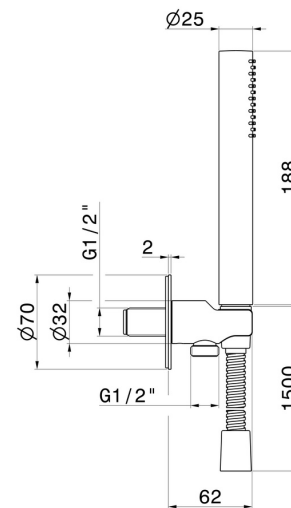

69645X.50.050

Stainless steel complete shower set, with hand shower, flexible and wall union with shower holder. Ø70 - finish Stainless Steel

Stainless Steel

FEATURES

| | |
|--------------|------------------------|
| Material | Stainless Steel |
| Technology | Save Water |
| Installation | Wall mounted |

TECHNICAL DRAWING

69645X.50.050

Stainless steel complete shower set, with hand shower, flexible and wall union with shower holder. Ø70 - finish Stainless Steel

AVAILABLE FINISHES

50.050

Stainless Steel

59.064