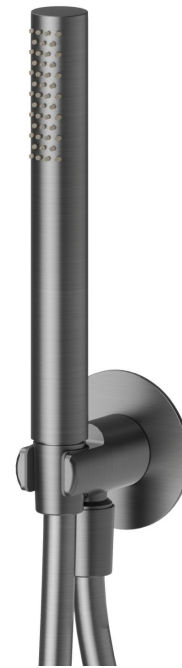

## 69645X.59.064

Stainless steel complete shower set, with hand shower, flexible and wall union with shower holder. Ø70 - finish PVD Brushed Gun Metal

### FEATURES

Material	<b>Stainless Steel</b>
Technology	<b>Save Water</b>
Installation	<b>Wall mounted</b>

### TECHNICAL DRAWING

**69645X.59.064**

Stainless steel complete shower set, with hand shower, flexible and wall union with shower holder. Ø70 - finish PVD Brushed Gun Metal

**AVAILABLE FINISHES**

---

**59.064**

PVD Brushed Gun Metal

**50.050**

finish Stainless Steel

**59.067**

finish PVD Brushed Copper Bronze

**59.097**

finish PVD Brushed Gold

**59.098**