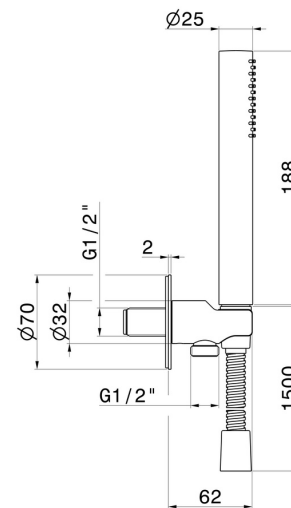

## 69645X.59.064

Stainless steel complete shower set, with hand shower, flexible and wall union with shower holder. Ø70 - finish PVD Brushed Gun Metal

### TECHNICAL DRAWING

**69645X.59.064**

Stainless steel complete shower set, with hand shower, flexible and wall union with shower holder. Ø70 - finish PVD Brushed Gun Metal

**AVAILABLE FINISHES**

---

**59.064**