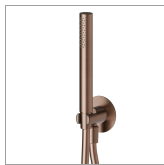

**69645X.59.067**

Stainless steel complete shower set, with hand shower, flexible and wall union with shower holder. Ø70 - finish PVD Brushed Copper Bronze

PVD Brushed Copper Bronze

**FEATURES**

Material	<b>Stainless Steel</b>
Technology	<b>Save Water</b>
Installation	<b>Wall mounted</b>

**TECHNICAL DRAWING**

**69645X.59.067**

Stainless steel complete shower set, with hand shower, flexible and wall union with shower holder. Ø70 - finish PVD Brushed Copper Bronze

**AVAILABLE FINISHES**

---

**59.067**

PVD Brushed Copper Bronze

**50.050**

finish Stainless Steel

**59.064**

finish PVD Brushed Gun Metal

**59.097**

finish PVD Brushed Gold

**59.098**

finish PVD Brushed Pale Gold