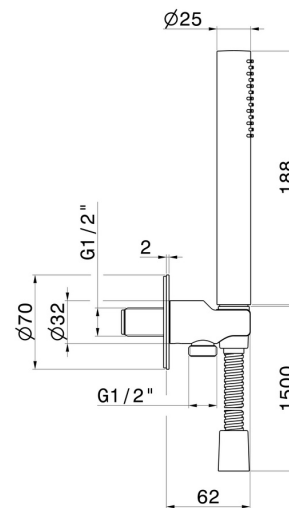

**69645X.59.067**

Stainless steel complete shower set, with hand shower, flexible and wall union with shower holder. Ø70 - finish PVD Brushed Copper Bronze

PVD Brushed Copper Bronze

**FEATURES**

Material	<b>Stainless Steel</b>
Technology	<b>Save Water</b>
Installation	<b>Wall mounted</b>

**TECHNICAL DRAWING**

**69645X.59.067**

Stainless steel complete shower set, with hand shower, flexible and wall union with shower holder. Ø70 - finish PVD Brushed Copper Bronze

**AVAILABLE FINISHES**

---

**59.098**

finish PVD Brushed Pale Gold