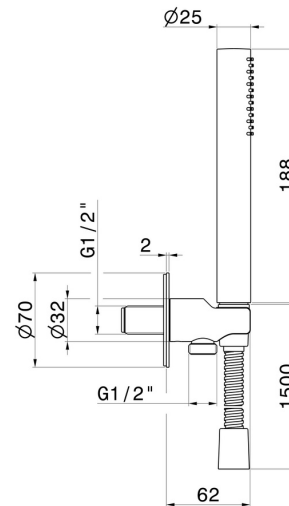

69645X.59.097

Stainless steel complete shower set, with hand shower, flexible and wall union with shower holder. Ø70 - finish PVD Brushed Gold

PVD Brushed Gold

FEATURES

Material	Stainless Steel
Technology	Save Water
Installation	Wall mounted

TECHNICAL DRAWING

69645X.59.097

Stainless steel complete shower set, with hand shower, flexible and wall union with shower holder. Ø70 - finish PVD Brushed Gold

AVAILABLE FINISHES

59.097

PVD Brushed Gold

50.050