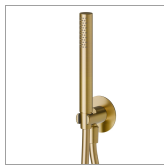

69645X.59.097

Stainless steel complete shower set, with hand shower, flexible and wall union with shower holder. Ø70 - finish PVD Brushed Gold

PVD Brushed Gold

FEATURES

Material	Stainless Steel
Technology	Save Water
Installation	Wall mounted

TECHNICAL DRAWING

69645X.59.097

Stainless steel complete shower set, with hand shower, flexible and wall union with shower holder. Ø70 - finish PVD Brushed Gold

AVAILABLE FINISHES

59.097

PVD Brushed Gold

50.050

finish Stainless Steel

59.064

finish PVD Brushed Gun Metal

59.067

finish PVD Brushed Copper Bronze

59.098

finish PVD Brushed Pale Gold