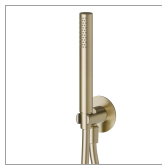

69645X.59.098

Stainless steel complete shower set, with hand shower, flexible and wall union with shower holder. Ø70 - finish PVD Brushed Pale Gold

FEATURES

Material	Stainless Steel
Technology	Save Water
Installation	Wall mounted

TECHNICAL DRAWING

69645X.59.098

Stainless steel complete shower set, with hand shower, flexible and wall union with shower holder. Ø70 - finish PVD Brushed Pale Gold

AVAILABLE FINISHES

59.098

PVD Brushed Pale Gold

50.050

finish Stainless Steel

59.064

finish PVD Brushed Gun Metal

59.067

finish PVD Brushed Copper Bronze

59.097

finish PVD Brushed Gold