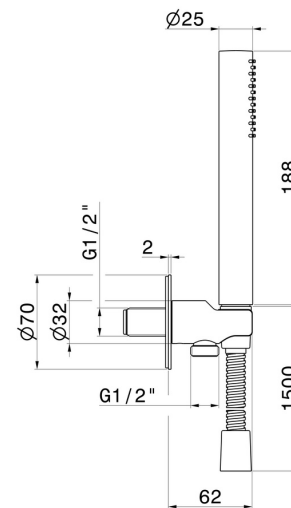

69645X.59.098

Stainless steel complete shower set, with hand shower, flexible and wall union with shower holder. Ø70 - finish PVD Brushed Pale Gold

FEATURES

Material	Stainless Steel
Technology	Save Water
Installation	Wall mounted

TECHNICAL DRAWING

69645X.59.098

Stainless steel complete shower set, with hand shower, flexible and wall union with shower holder. Ø70 - finish PVD Brushed Pale Gold

AVAILABLE FINISHES

59.098

PVD Brushed Pale Gold