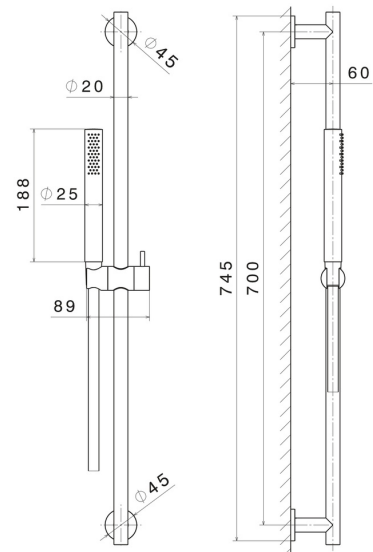

69656X.50.050

Stainless steel complete shower set, with hand shower, L=150 cm flexible - finish Stainless Steel

Stainless Steel

FEATURES

Material	Stainless Steel
Technology	Save Water
Installation	Wall mounted

TECHNICAL DRAWING

69656X.50.050

Stainless steel complete shower set, with hand shower, L=150 cm flexible - finish Stainless Steel

AVAILABLE FINISHES

50.050

Stainless Steel

59.064

finish PVD Brushed Gun Metal