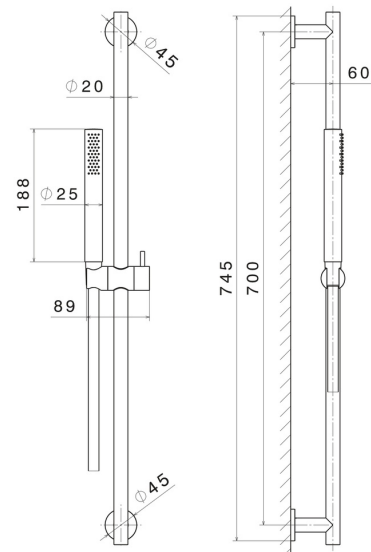

## 69656X.59.064

Stainless steel complete shower set, with hand shower, L=150 cm flexible - finish PVD Brushed Gun Metal

PVD Brushed Gun Metal

### FEATURES

Material	<b>Stainless Steel</b>
Technology	<b>Save Water</b>
Installation	<b>Wall mounted</b>

### TECHNICAL DRAWING

**69656X.59.064**

Stainless steel complete shower set, with hand shower, L=150 cm flexible - finish PVD Brushed Gun Metal

**AVAILABLE FINISHES**

---

**59.064**

PVD Brushed Gun Metal

**50.050**