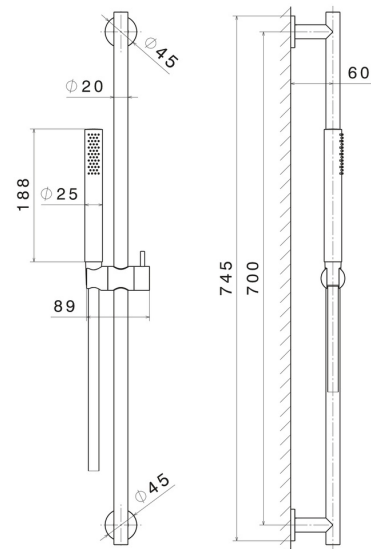

69656X.59.097

Stainless steel complete shower set, with hand shower, L=150 cm flexible - finish PVD Brushed Gold

PVD Brushed Gold

FEATURES

Material	Stainless Steel
Technology	Save Water
Installation	Wall mounted

TECHNICAL DRAWING

69656X.59.097

Stainless steel complete shower set, with hand shower, L=150 cm flexible - finish PVD Brushed Gold

AVAILABLE FINISHES

59.097

PVD Brushed Gold

50.050

finish Stainless Steel

59.064

finish PVD Brushed Gun Metal

59.067

finish PVD Brushed Copper Bronze

59.098

finish PVD Brushed Pale Gold