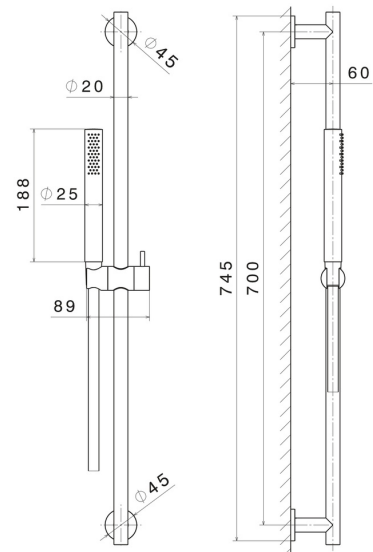

69656X.59.098

Stainless steel complete shower set, with hand shower, L=150 cm flexible - finish PVD Brushed Pale Gold

PVD Brushed Pale Gold

FEATURES

Material	Stainless Steel
Technology	Save Water
Installation	Wall mounted

TECHNICAL DRAWING

69656X.59.098

Stainless steel complete shower set, with hand shower, L=150 cm flexible - finish PVD Brushed Pale Gold

AVAILABLE FINISHES

59.098

PVD Brushed Pale Gold

50.050

finish Stainless Steel

59.064

finish PVD Brushed Gun Metal

59.067

finish PVD Brushed Copper Bronze

59.097

finish PVD Brushed Gold